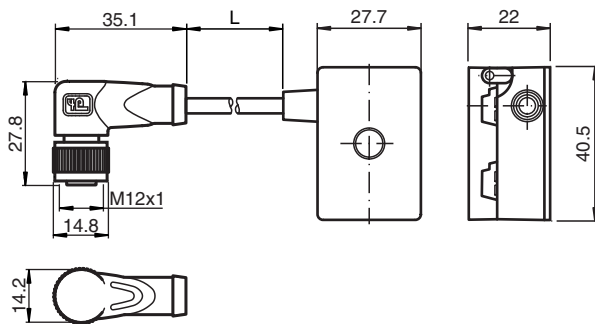

# AS-Interface splitter box

### Dimensions

### Technical Data

General specifications	
Construction type	Socket, right-angled AS-Interface flat cable, terminal compartments
Electrical specifications	
Rated operating voltage	$U_e \leq 60 \text{ V PELV}$
Rated operating current	$I_e \leq 3 \text{ A}$
Protection class	III
Current loading capacity	max. 4 A
Surge protection	overvoltage category III
Compliance with standards and directives	
Standard conformity	
Degree of protection	EN 60529:2000
Approvals and certificates	
UL approval	cULus Listed, Type 1 enclosure
Application	for use in NFPA 79 applications
Maximum permissible operating voltage	max. 32 V
Maximum permissible ambient temperature	max. 55 °C (max. 131 °F)

## Technical Data

UL File Number		E223772
<b>Ambient conditions</b>		
Ambient temperature		-25 ... 75 °C (-13 ... 167 °F)
Storage temperature		-25 ... 85 °C (-13 ... 185 °F)
Pollution degree		3
<b>Mechanical specifications</b>		
Degree of protection		IP67 IP67 / IP68 / IP69K with flat cable VAZ-FK-S-*
Connection		Flat cable AS-Interface: cable piercing method Plug connection: M12 x 1 socket (V1)
Material		
Contacts		CuSn / Au
Housing		PBT PC
Body		PUR, black
Cable		PUR
Mounting screw		Stainless steel 1.4305 / AISI 303
Cable		
Sheath diameter		Ø4,3 mm
Color		black
Cores		2 x 0.34 mm <sup>2</sup>
Length	L	5 m
Mass		180 g
Tightening torque, fastening screws		1.65 Nm
<b>Dimensions</b>		
Height		22 mm
Width		27.7 mm
Length		40.5 mm
Note		The unused flat cable connector is closed with a seal.