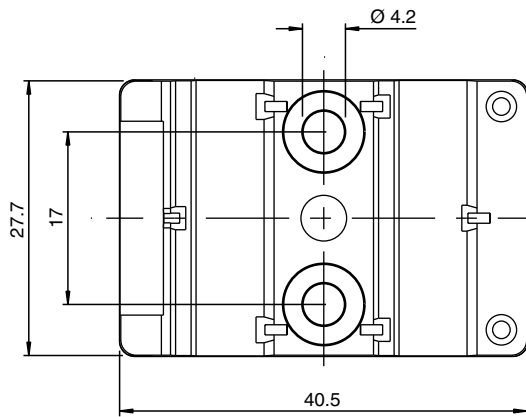

Mounting

You may screw the device onto a level mounting surface using two M4 attachment screws. The attachment screws are not included.