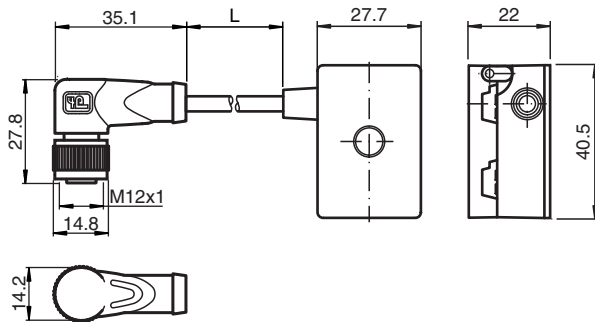

AS-Interface splitter box

VAZ-2T1-FK-G10-2M-PUR-V1-W

- One piece housing
- Simple and fast mounting
- Gold-plated and machined contacts
- Oil and abrasion resistant PUR line appropriate for drag chains
- Immunity to vibration
- Degree of protection IP68 / IP69K
- Halogen-free

Splitter box G10, AS-Interface and auxiliary voltage to 1 x M12 round connector

Dimensions

Technical Data

General specifications		
Construction type	Socket, right-angled AS-Interface/ext. flat cable, terminals Auxiliary voltage	
Electrical specifications		
Rated operating voltage	U_e	≤ 60 V PELV
Rated operating current	I_e	≤ 3 A AS-Interface, ≤ 3 A AUX
Protection class	III	
Current loading capacity	max. 4 A	
Surge protection	overvoltage category III	
Pulse withstand voltage	800 V	
Compliance with standards and directives		
Standard conformity		
Degree of protection	EN 60529:2000	
Approvals and certificates		
UL approval	cULus Listed, Type 1 enclosure	
Application	for use in NFPA 79 applications	
Maximum permissible operating voltage	max. 32 V	

Release date: 2024-12-12 Date of issue: 2024-12-12 Filename: 216040_eng.pdf

Technical Data

UL File Number	E223772
Ambient conditions	
Ambient temperature	-25 ... 75 °C (-13 ... 167 °F)
Storage temperature	-25 ... 85 °C (-13 ... 185 °F)
Pollution degree	3
Mechanical specifications	
Degree of protection	IP67 IP67 / IP68 / IP69K with flat cable VAZ-FK-S-*
Connection	Flat cable AS-Interface: cable piercing method Flat cable ext. auxiliary voltage U_{AUX} : Insulation penetration technology Plug connection: M12 x 1 socket (V1)
Material	
Contacts	CuSn / Au
Housing	PBT PC
Body	PUR, black
Cable	PUR
Mounting screw	Stainless steel 1.4305 / AISI 303
Cable	
Sheath diameter	Ø4,3 mm
Color	black
Cores	4 x 0.34 mm ²
Length	L 2 m
Mass	100 g
Tightening torque, fastening screws	1.65 Nm
Dimensions	
Height	22 mm
Width	27.7 mm
Length	40.5 mm