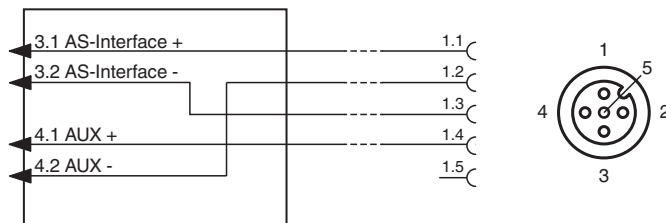

Splitter box G10, AS-Interface and auxiliary voltage to 1 x M12 round connector

Dimensions

Technical Data

General specifications		
Construction type	Socket, right-angled AS-Interface/ext. flat cable, terminals Auxiliary voltage	
Electrical specifications		
Rated operating voltage	U_e	≤ 60 V PELV
Rated operating current	I_e	≤ 3 A AS-Interface, ≤ 3 A AUX
Protection class	III	
Current loading capacity	max. 4 A	
Surge protection	overvoltage category III	
Pulse withstand voltage	800 V	
Compliance with standards and directives		
Standard conformity		
Degree of protection	EN 60529:2000	
Approvals and certificates		
UL approval	cULus Listed, Type 1 enclosure	
Application	for use in NFPA 79 applications	
Maximum permissible operating voltage	max. 32 V	

Release date: 2024-12-12 Date of issue: 2024-12-12 Filename: 216040_eng.pdf

Technical Data

UL File Number	E223772
Ambient conditions	
Ambient temperature	-25 ... 75 °C (-13 ... 167 °F)
Storage temperature	-25 ... 85 °C (-13 ... 185 °F)
Pollution degree	3
Mechanical specifications	
Degree of protection	IP67 IP67 / IP68 / IP69K with flat cable VAZ-FK-S-*
Connection	Flat cable AS-Interface: cable piercing method Flat cable ext. auxiliary voltage U_{AUX} : Insulation penetration technology Plug connection: M12 x 1 socket (V1)
Material	
Contacts	CuSn / Au
Housing	PBT PC
Body	PUR, black
Cable	PUR
Mounting screw	Stainless steel 1.4305 / AISI 303
Cable	
Sheath diameter	Ø4,3 mm
Color	black
Cores	4 x 0.34 mm ²
Length	L 2 m
Mass	100 g
Tightening torque, fastening screws	1.65 Nm
Dimensions	
Height	22 mm
Width	27.7 mm
Length	40.5 mm

Connection

Mounting

You may screw the device onto a level mounting surface using two M4 attachment screws. The attachment screws are not included.