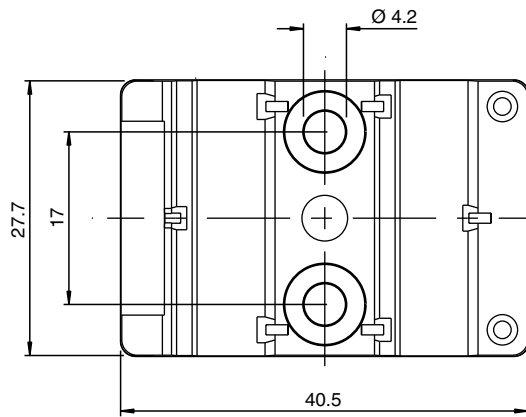

Splitter box G10, AS-Interface and auxiliary voltage to 1 x M12 round connector

Dimensions

Technical Data

General specifications		
Construction type	Socket, right-angled AS-Interface/ext. flat cable, terminals Auxiliary voltage	
Electrical specifications		
Rated operating voltage	U_e	≤ 60 V PELV
Rated operating current	I_e	≤ 3 A AS-Interface, ≤ 3 A AUX
Protection class	III	
Current loading capacity	max. 4 A	
Surge protection	overvoltage category III	
Pulse withstand voltage	800 V	
Compliance with standards and directives		
Standard conformity		
Degree of protection	EN 60529:2000	
Approvals and certificates		
UL approval	cULus Listed, Type 1 enclosure	
Application	for use in NFPA 79 applications	
Maximum permissible operating voltage	max. 32 V	

Release date: 2024-12-12 Date of issue: 2024-12-12 Filename: 216040_eng.pdf

Technical Data

UL File Number	E223772
Ambient conditions	
Ambient temperature	-25 ... 75 °C (-13 ... 167 °F)
Storage temperature	-25 ... 85 °C (-13 ... 185 °F)
Pollution degree	3
Mechanical specifications	
Degree of protection	IP67 IP67 / IP68 / IP69K with flat cable VAZ-FK-S-*
Connection	Flat cable AS-Interface: cable piercing method Flat cable ext. auxiliary voltage U_{AUX} : Insulation penetration technology Plug connection: M12 x 1 socket (V1)
Material	
Contacts	CuSn / Au
Housing	PBT PC
Body	PUR, black
Cable	PUR
Mounting screw	Stainless steel 1.4305 / AISI 303
Cable	
Sheath diameter	Ø4,3 mm
Color	black
Cores	4 x 0.34 mm ²
Length	L 2 m
Mass	100 g
Tightening torque, fastening screws	1.65 Nm
Dimensions	
Height	22 mm
Width	27.7 mm
Length	40.5 mm

Connection

Mounting

You may screw the device onto a level mounting surface using two M4 attachment screws. The attachment screws are not included.