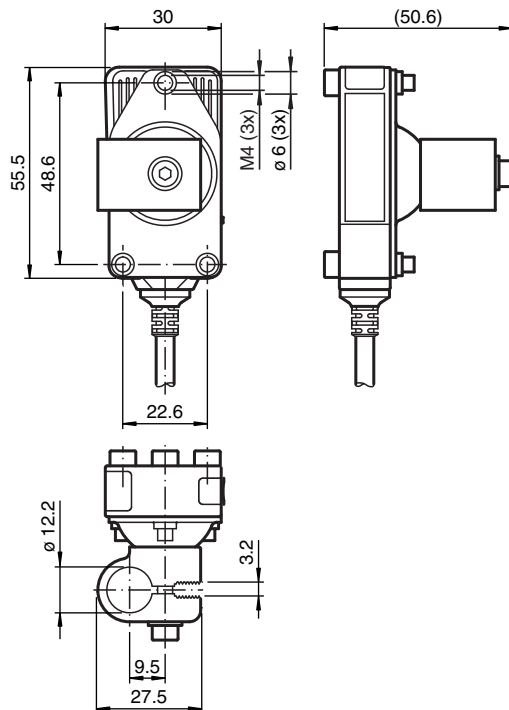

Mounting aid OMH-09

- Bracket for round steel or sheet

Mounting bracket for Sensors series MLV41 for M12 rod mounting

Dimensions

Technical Data

Mechanical specifications

Material	Metal sheet (steel), zinc-plated
Mass	approx. 48 g
Mounting	Mounting accessories included

Suitable series

Series	MLV41
--------	-------