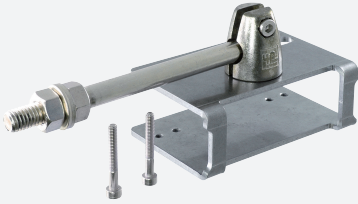

# Mounting aid

## OMH-RL29-06

- Mounting aid with threaded rod M10 and turnable head
- Simple and fast mounting
- Supplied with mounting material
- Sturdy construction

Mounting bracket

#### Mechanical specifications

Material	Stainless steel
Mounting	Mounting accessories included