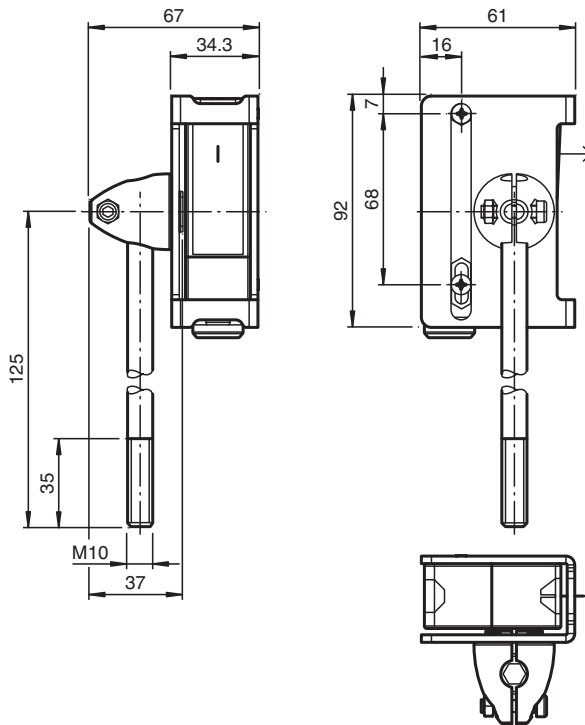

## OMH-RL29-06

- Mounting aid with threaded rod M10 and turnable head
- Simple and fast mounting
- Supplied with mounting material
- Sturdy construction

Mounting bracket

### Dimensions