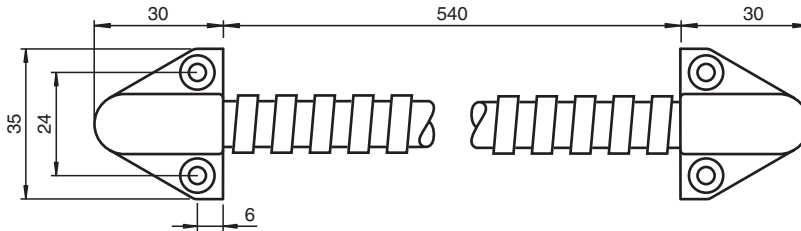

# Accessory DGE TopScan-S Cable Loop Basic

- Protection against contamination and damage

Metal cable protector

## Dimensions

### Mechanical specifications

Material	metal with PVC sheathing black
Dimensions	600 mm