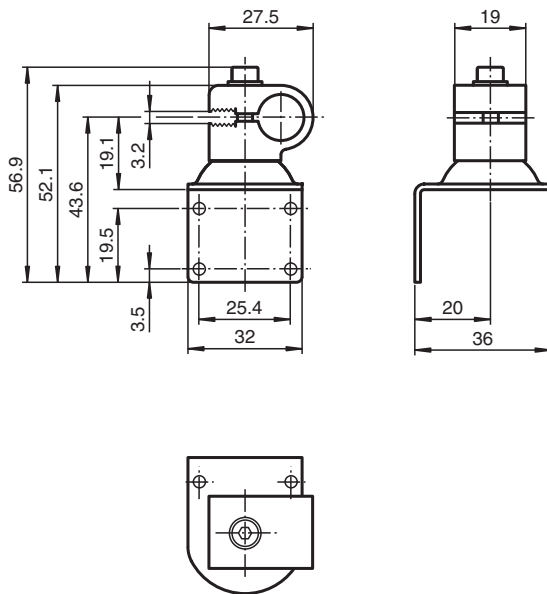

## Mounting aid OMH-ML100-03

- Bracket for round steel or sheet
- Simple and fast mounting

Mounting aid for round steel  $\varnothing$  12 mm or sheet 1.5 mm ... 3 mm

### Dimensions

### Technical Data

#### Mechanical specifications

Material	Stainless steel
Mass	approx. 20 g
Mounting	Mounting accessories included
<b>Suitable series</b>	
Series	ML100