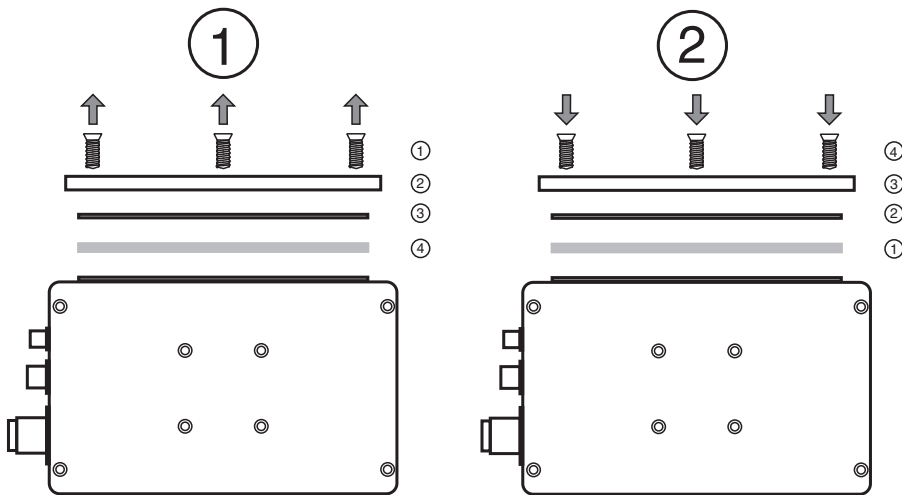

## Dimensions

### Mechanical specifications

Material	glass
Mass	approx. 143 g
Dimensions	223.5 mm x 53.5 mm x 5 mm

Release date: 2021-09-06 Date of issue: 2021-09-06 Filename: 236799\_eng.pdf

Release date: 2021-09-06 Date of issue: 2021-09-06 Filename: 236799\_eng.pdf