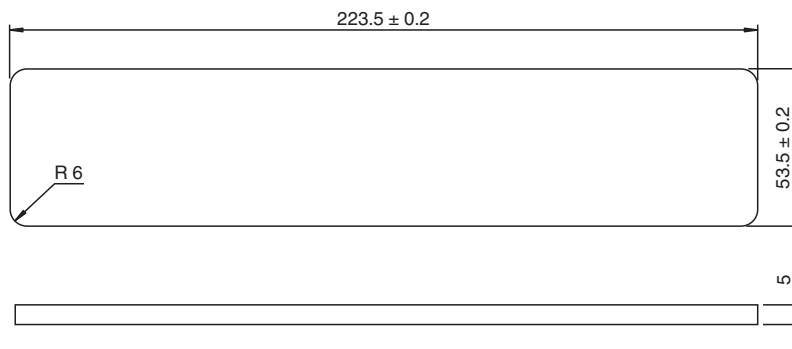

## Dimensions

### Mechanical specifications

Material	glass
Mass	approx. 143 g
Dimensions	223.5 mm x 53.5 mm x 5 mm

Release date: 2021-09-06 Date of issue: 2021-09-06 Filename: 236799\_eng.pdf

Release date: 2021-09-06 Date of issue: 2021-09-06 Filename: 236799\_eng.pdf