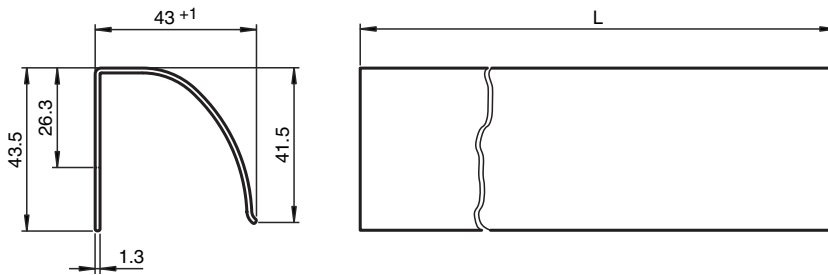

Weather protection cover DoorScan Weather Cap L1200

- Weather protection cover for sensing strips
- Protection from adverse effects of weather such as rain, snow, etc.
- Can be cut to the required lengths
- Retrofitting possible with already installed sensing strips

All-weather hood for DoorScan® and TopScan series sensing strips

Dimensions

Technical Data

Mechanical specifications

Housing length L	1200 mm
Material	plastic

Suitable series

Series	TopScan TopScan-S DoorScan®
--------	-----------------------------------