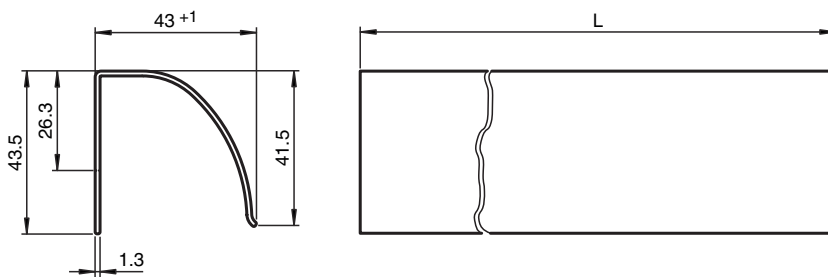

Weather protection cover DoorScan Weather Cap L1600

- Weather protection cover for sensing strips
- Protection from adverse effects of weather such as rain, snow, etc.
- Can be cut to the required lengths
- Retrofitting possible with already installed sensing strips

All-weather hood for DoorScan® and TopScan series sensing strips

Dimensions

Technical Data

Mechanical specifications

Housing length L	1600 mm
Material	plastic
Suitable series	
Series	TopScan TopScan-S DoorScan®