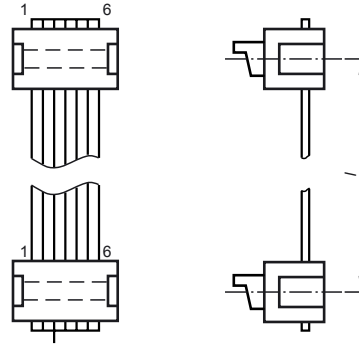

Model Number

TopScan2 Cable 300 mm

Ribbon cable for connecting sensor modules

Features

- Connecting cable for sensor modules
- Length 300 mm

Dimensions

Technical data

Mechanical specifications

Cable		
Length	L	300 mm

Suitable series

Series	TopScan-S , TopScan2	
--------	----------------------	--