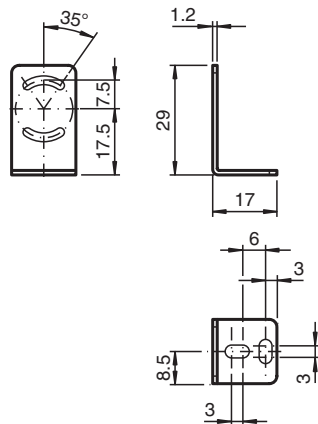

Mounting aid

MH-R2-02

- Mounting bracket
- For top mounting
- Simple and fast mounting

Mounting aid for R2 series, Mounting bracket

Dimensions

Technical Data

Mechanical specifications

Material	Stainless steel
Mass	approx. 15 g
Mounting	Fixing screws , 2 x M2 allen head screws included with delivery

General information

Scope of delivery	Mounting bracket , Fixing screws , SW1.5 Allen wrench
-------------------	---

Suitable series

Series	OB*-R2
--------	--------