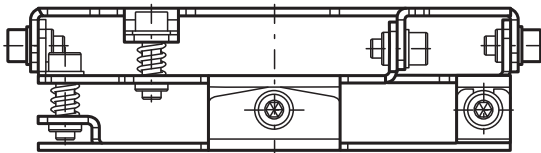

Mounting aid MH-R2000

- Simple and fast mounting

Mounting aid for R2000 series, Quick clamp and adjustment system

Dimensions

Technical Data

Mechanical specifications

Material	Steel zinc-plated and black passivated
Mass	approx. 750 g