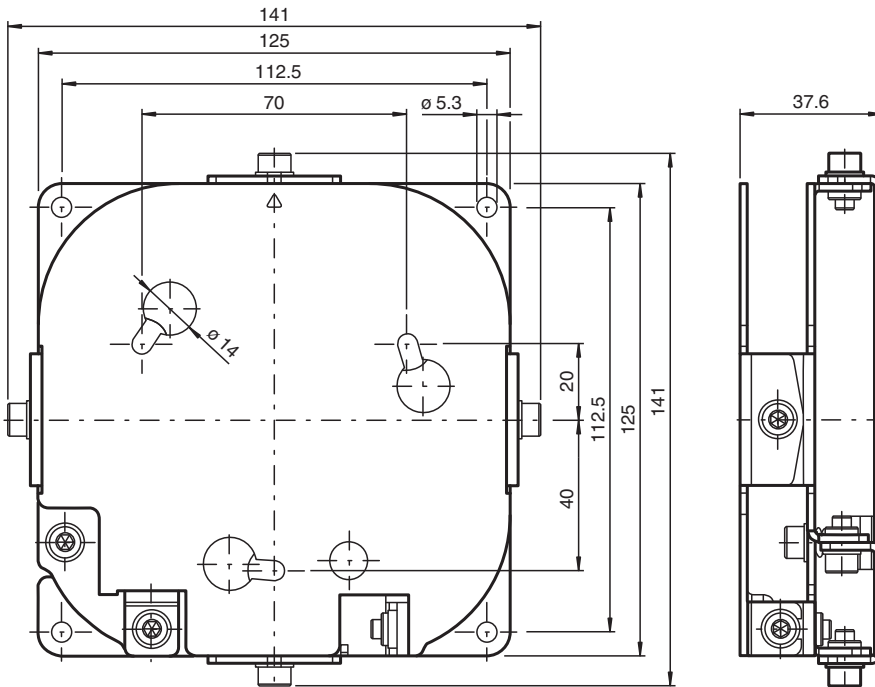

Mounting aid MH-R2000

- Simple and fast mounting

Mounting aid for R2000 series, Quick clamp and adjustment system

Dimensions

Technical Data

Mechanical specifications

Material	Steel zinc-plated and black passivated
Mass	approx. 750 g

Release date: 2023-08-03 Date of issue: 2023-08-03 Filename: 250605_eng.pdf

Technical Data

Mounting	sensor Mounting accessories included
Suitable series	
Series	R2000