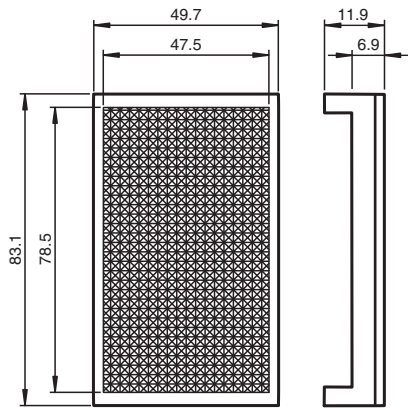

## REFLECTOR 82.5X49X6MM

- Self-adhesive for simple installation
- Rectangular design

Reflector

### Dimensions

#### Mechanical specifications

Material PMMA/ABS

Dimensions 82.5 mm x 49 mm x 6.5 mm

Mounting self-adhesive

Release date: 2020-06-25 Date of issue: 2020-06-30 Filename: 258808\_eng.pdf