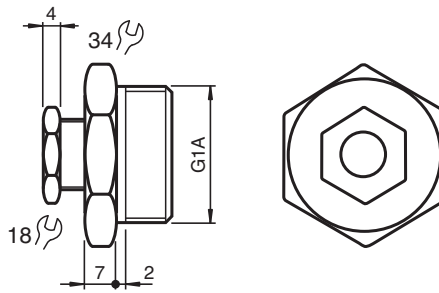

Gland screw connection LFL-Z132-EMS

Gland screw connection

Dimensions

Technical Data

Mechanical specifications

Cable diameter	5 ... 12 mm
Material	brass , PA
Mass	160 g
Process connection	G1A

Release date: 2020-07-31 Date of issue: 2020-09-23 Filename: 262203_eng.pdf