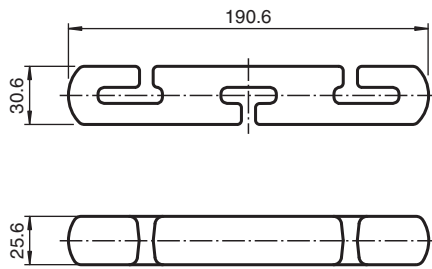

Counter Weight LFL-Z32-EMS

Ballast weight for float switch

Dimensions

Technical Data

Mechanical specifications

Material	Gray cast iron with plastic coating (PA)
Mass	700 g

Release date: 2020-07-31 Date of issue: 2020-09-23 Filename: 262204_eng.pdf