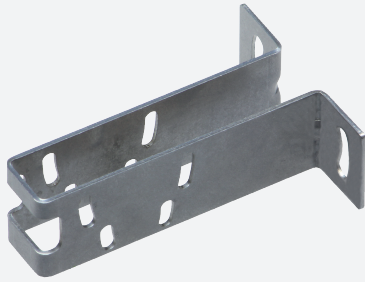

Mounting aid

OMH-R10X-02

- Mounting bracket
- Simple and fast mounting

Mounting bracket

Dimensions

Release date: 2020-04-03 Date of issue: 2020-06-30 Filename: 273882_eng.pdf

Technical Data

Mechanical specifications

Material: Stainless steel

Technical Data

Mass	approx. 32 g
Suitable series	
Series	R100 R101