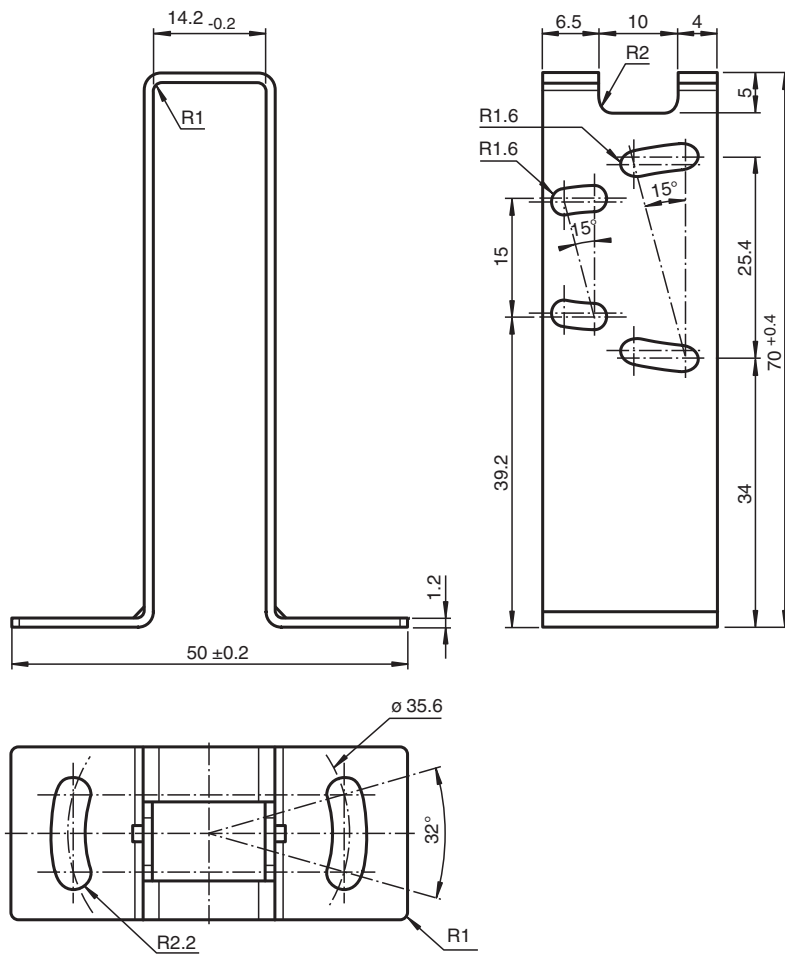

Mounting aid

OMH-R10X-02

- Mounting bracket
- Simple and fast mounting

Mounting bracket

Dimensions

Release date: 2020-04-03 Date of issue: 2020-06-30 Filename: 273882_eng.pdf

Technical Data

Mechanical specifications

Material: Stainless steel

Technical Data

Mass	approx. 32 g
Suitable series	
Series	R100 R101