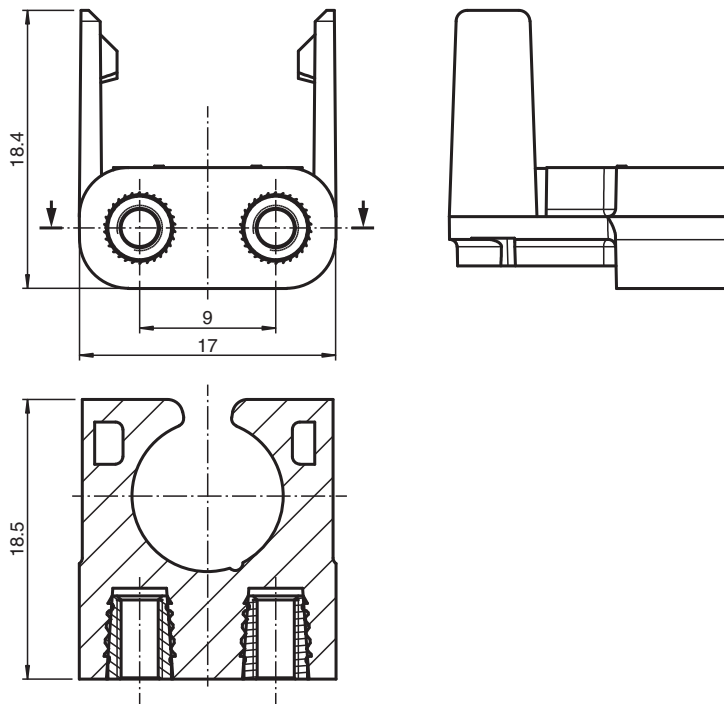

Mounting aid OMH-R101-Front

- Mounting clamp
- Simple and fast mounting

Mounting Clamp

Dimensions

Technical Data

Mechanical specifications

Material	plastic
Mass	approx. 2 g
Suitable series	
Series	R101

Release date: 2020-04-07 Date of issue: 2020-06-30 Filename: 274827_eng.pdf