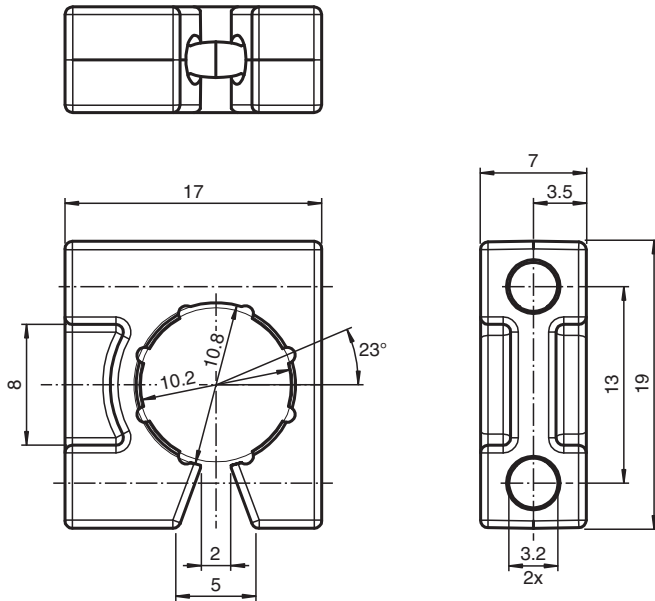

Mounting aid

OMH-R101

- Mounting clamp
- Simple and fast mounting

Mounting Clamp

Dimensions

Technical Data

Mechanical specifications

| | |
|------------------------|-------------|
| Material | plastic |
| Mass | approx. 1 g |
| Suitable series | |
| Series | R101 |