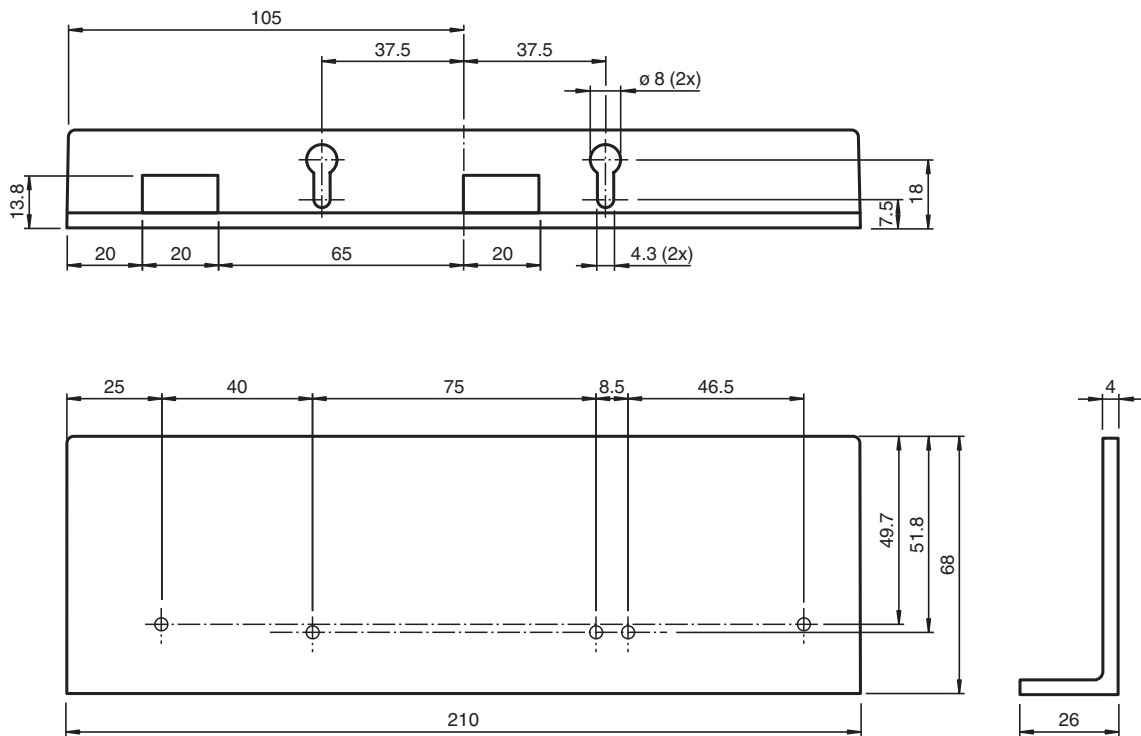

# Mounting aid MotionScan Mount. Bracket

- Mounting bracket
- Simple and fast mounting

Mounting bracket

## Dimensions

## Technical Data

### Mechanical specifications

Material	PC
Mass	55 g

Release date: 2020-03-24 Date of issue: 2020-10-08 Filename: 285858\_eng.pdf

**Technical Data**

Dimensions	(W x H x D) 210 mm x 68 mm x 26 mm
<b>Suitable series</b>	
Series	MotionScan