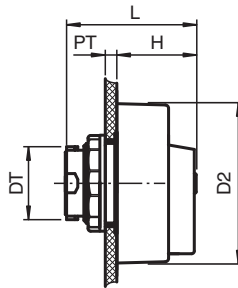

# Actuator Head Ex e - Control Switch Rotary Large CFP.S1.SP

- 2 switching positions with left OFF
- Labeling '0 - I'
- Padlockable switch
- Component for appropriately certified Ex e enclosures
- For use with base-mounted contact modules
- Ex e and Ex tb certified
- Polyamide

## Connection

For complete wiring diagram see combination of actuator head and contact module.

## Dimensions

Dimension values see data table.  
Image and drawing are generic for this device type and may deviate from the specific variant.

## Technical Data

Operator action	engage - engage
Lockable	yes
Labeling	0 - I
<b>Mechanical specifications</b>	
Degree of protection	IP66
<b>Material</b>	
Housing	Polyamide (PA)
Finish	inherent color black
Washer gasket	silicone
Mass	46 g
<b>Dimensions</b>	
Actuator head diameter (D2)	61.5 mm
Panel wall thickness (PT)	1 ... 6 mm
Diameter thru-hole (DT)	30.6 mm
Length outside enclosure (H)	30.5 mm
Total length (L)	50.9 mm
Tightening torque	2.8 ... 3.4 Nm
Mounting	use with base-mounted contact modules
<b>Ambient conditions</b>	
Ambient temperature	-40 ... 55 °C (-40 ... 131 °F)
Service temperature	-40 ... 65 °C (-40 ... 149 °F)
<b>Data for application in connection with hazardous areas</b>	
EU-type examination certificate	CML 16 ATEX 3339U
Marking	Ⓜ II 2 GD Ex e IIC Gb Ex tb IIIC Db
<b>International approvals</b>	
IECEX approval	IECEX CML 16.0114U
<b>Conformity</b>	
Degree of protection	EN 60529
<b>General information</b>	
Supplementary information	EC-Type Examination Certificate, Statement of Conformity, Declaration of Conformity, Attestation of Conformity and instructions have to be observed where applicable. For information see <a href="http://www.pepperl-fuchs.com">www.pepperl-fuchs.com</a> .
Enclosure type	LR*
<b>Accessories</b>	
Optional accessories	CFP.TP