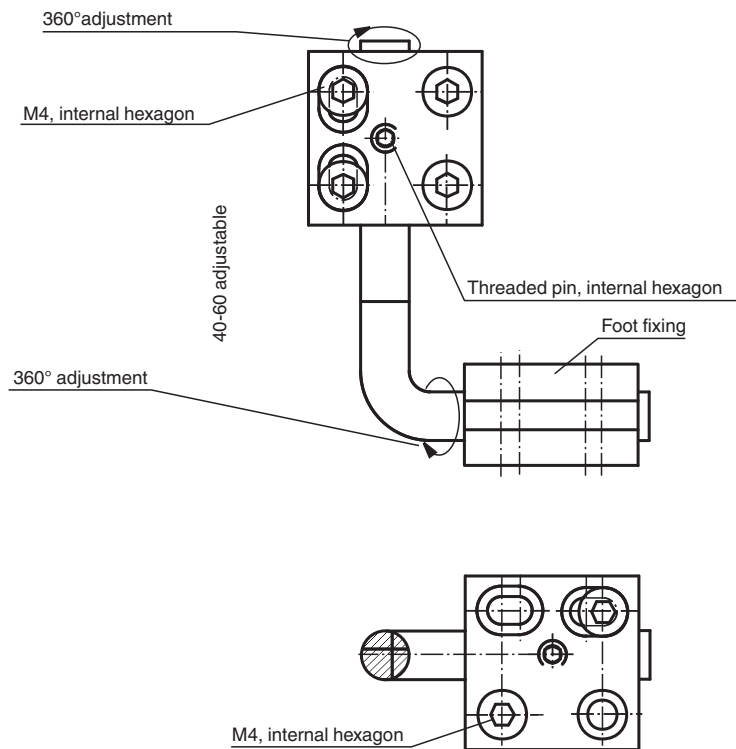

Mounting aid

VLX-MB1

- Secure fixing
- Simple mounting
- Mounting head and foot fixing may be independently rotated through 360°
- Robust construction

Mounting bracket

Dimensions

Technical Data

Ambient conditions