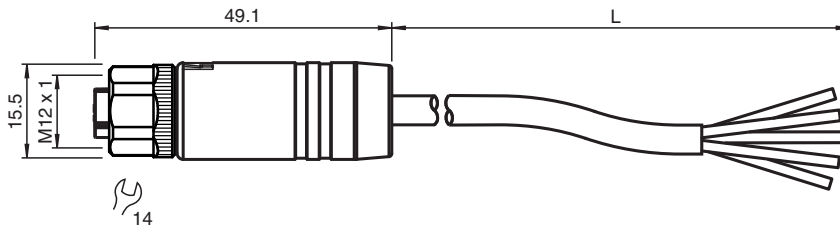

Female cordset V15L-G-15M-PUR-U

- Degree of protection IP65 / IP67 / IP69
- Free of paint wetting interfering substances
- UL listed for USA and Canada
- Halogen-free
- 600 V AC rated operational voltage
- Screw connection suitable for tool assembly
- Image is generic for this device type and may deviate from the specific variant

Female cordset single-ended M12 straight L-coded, 5-pin, PUR cable grey, UL approved

Dimensions

Technical Data

General specifications

Connector 1	
Connection	socket
Construction type	M12
Style	straight
Locking	screw connection
Number of pins	5
Coding	L-coded
Connector 2	
Connection	cable end

Electrical specifications

Rated operating voltage	U_e	600 V AC
Operating voltage	U_B	max. 48 V AC / 63 V DC
Operating current	I_B	max. 16 A

Conformity

Degree of protection	EN 60529
Plug connection	connector M12 x 1 : IEC 61076-2-111
Flammability	IEC 60332-1-2
Halogen-free	DIN VDE 0472-815
Oil resistance	DIN EN 60811-404

Ambient temperature		
Plug connector		-40 ... 125 °C (-40 ... 257 °F) note derating
Cable, fixed		-40 ... 90 °C (-40 ... 194 °F) UL -40 ... 80 °C (-40 ... 176 °F)
Cable, flexing		-30 ... 90 °C (-22 ... 194 °F) UL -30 ... 80 °C (-22 ... 176 °F)
Pollution degree		3
Mechanical specifications		
Plug connector		
Tightening torque		0.6 Nm
Tool installation		straight knurling and hexagon nut SW = 14 mm
Mating cycles		min. 100
Degree of protection		IP65/IP67/IP69
Cable		
Sheath diameter		8 mm
Bending radius		> 7.5 x cable diameter, moving > 4 x cable diameter, fixed
Sheath color		grey (similar to RAL 7032)
Number of cores		5
Core cross section		1.5 mm ²
Cores color		Core 1: brown Core 2: white Core 3: blue Core 4: black Core 5: pink
Length	L	15 m
Cable code		Li 9Y 11Y 5 x 1,50
Material		
PWIS free		yes
Halogen-free		yes
Plug connector		
Screw connection		Zinc diecast, nickel-plated
Body		TPE, black
Seal		FKM
Contact surface		Cu/Au
Flammability		HB
Cable		
Sheathing		PUR
Core insulation		PP
Oil resistance		yes
Flammability		VW-1