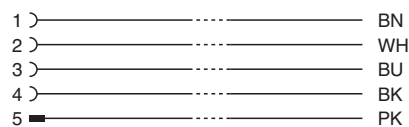

Technical Data

Ambient temperature		
Plug connector		-40 ... 125 °C (-40 ... 257 °F) note derating
Cable, fixed		-40 ... 90 °C (-40 ... 194 °F) UL -40 ... 80 °C (-40 ... 176 °F)
Cable, flexing		-30 ... 90 °C (-22 ... 194 °F) UL -30 ... 80 °C (-22 ... 176 °F)
Pollution degree		3
Mechanical specifications		
Plug connector		
Tightening torque		0.6 Nm
Tool installation		straight knurling and hexagon nut SW = 14 mm
Mating cycles		min. 100
Degree of protection		IP65/IP67/IP69
Cable		
Sheath diameter		8 mm
Bending radius		> 7.5 x cable diameter, moving > 4 x cable diameter, fixed
Sheath color		grey (similar to RAL 7032)
Number of cores		5
Core cross section		1.5 mm²
Cores color		Core 1: brown Core 2: white Core 3: blue Core 4: black Core 5: pink
Length	L	15 m
Cable code		Li 9Y 11Y 5 x 1,50
Material		
PWIS free		yes
Halogen-free		yes
Plug connector		
Screw connection		Zinc diecast, nickel-plated
Body		TPE, black
Seal		FKM
Contact surface		Cu/Au
Flammability		HB
Cable		
Sheathing		PUR
Core insulation		PP
Oil resistance		yes
Flammability		VW-1

Connection

Accessories

	VAZ-V1-B3L	Blind plug for M12 sockets