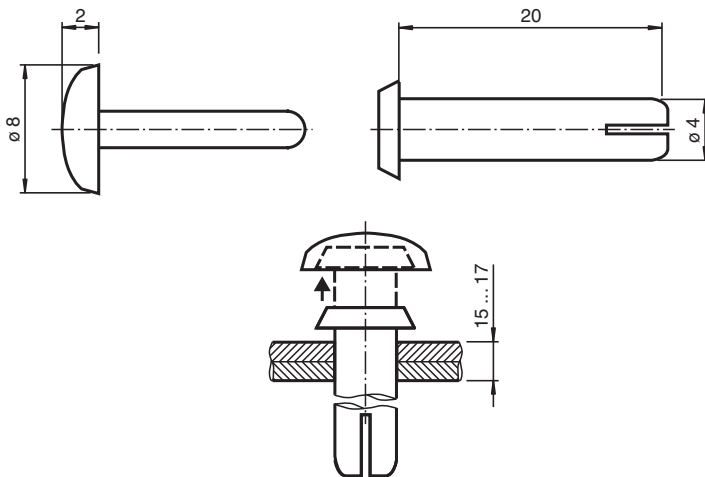

Mounting aid

OMH-R20x-Quick-Mount

- Mounting clamp
- Simple and fast mounting

Quick mounting accessory

Dimensions

Technical Data

Mechanical specifications	
Material	plastic
Mass	approx. 0.5 g
Suitable series	
Series	R200 R201