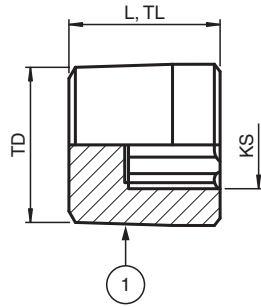

### SP.MA.NPT1/2.SS.X.20.K50

- Stopping plug for unused cable entries
- Stainless Steel
- Thread NPT 1/2"
- Without head, installation by means of allen key
- Ex db, Ex eb and Ex tb certified
- Suitable for operation in Zone 1, Zone 2, Zone 21 and Zone 22
- Suitable for operation in Class I, Zone 1/2/22
- Suitable for operation in Class I, Division 2 when installed in accordance with NEC501.10(B)(2)
- Degree of protection IP66 / IP68, UL Type 4X
- Packaging unit: 50 pieces, without accessories

## Dimensions

Details see data table

Legend	
1	Stopping plug
KS	Key size
L	Total length
TD	Thread size
TL	Thread length

### Mechanical specifications

Thread type	NPT ANSI ASME B1.20.1
Thread size (TD)	NPT 1/2"
Degree of protection	IP66 / IP68 , UL Type 4X
Material	

## Technical Data

Finish	inherent color silver
Stopping plug	stainless steel
<b>Mass</b>	
Individual component	approx. 46 g
Packing unit	approx. 2.53 kg
<b>Dimensions</b>	
Thread length (TL)	20 mm
Total length (L)	20 mm
Key size (KS)	10 mm
<b>Tightening torque</b>	
Nut torque at enclosure (SW1)	8 Nm
<b>Ambient conditions</b>	
Ambient temperature	-60 ... 130 °C (-76 ... 266 °F)
<b>Data for application in connection with hazardous areas</b>	
EU-type examination certificate	CESI 15 ATEX 029X
Marking	Ⓜ II 2 GD Ex db IIC Gb Ex eb IIC Gb Ex tb IIIC Db
<b>International approvals</b>	
UL approval	
cULus	E305142 tested to UL 50E and UL 508A CSA C22.2, No. 14-13
IECEx approval	IECEx CES 15.0006X
UKCA approval	CML 22 UKEX 1267X
CCC approval	2021312313000343
<b>Conformity</b>	
Degree of protection	EN 60529
<b>General information</b>	
Delivery quantity	50
Scope of delivery	Stopping Plugs, Metal, Hexagon Socket Head Brief instructions (1 copy)
Supplementary information	EC-Type Examination Certificate, Statement of Conformity, Declaration of Conformity, Attestation of Conformity and instructions have to be observed where applicable. For information see <a href="http://www.pepperl-fuchs.com">www.pepperl-fuchs.com</a> .