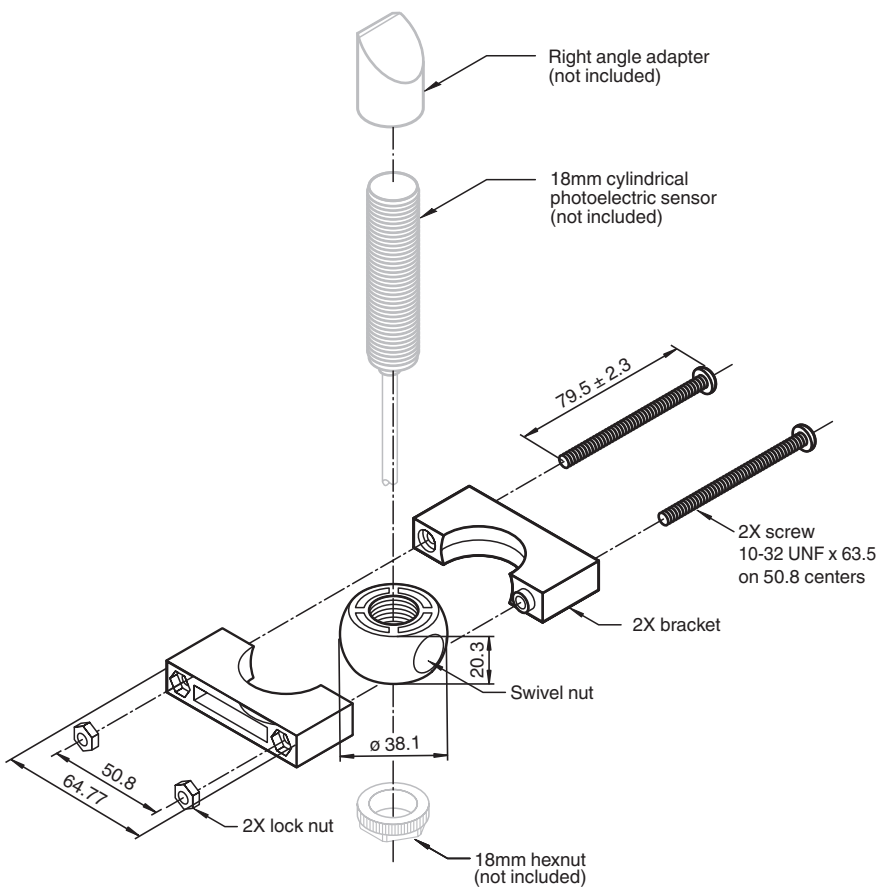

Mounting aid CPZ18B03

Mounting Bracket with swivel nut

Dimensions

Technical Data

General specifications

Inside diameter 18 mm

Release date: 2020-06-22 Date of issue: 2020-06-30 Filename: 453244_eng.pdf

Technical Data**Mechanical specifications**

Material	plastic
Mass	approx. 85 g
Mounting	Mounting accessories included

Suitable series

Series	CP18
--------	------