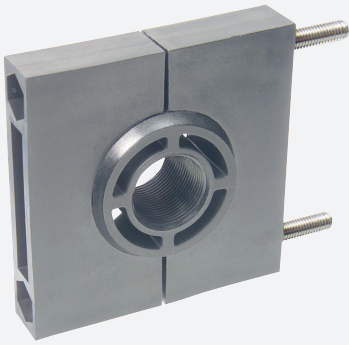

Mounting aid CPZ18B03

Mounting Bracket with swivel nut

Dimensions

Technical Data

General specifications

Inside diameter 18 mm

Release date: 2020-06-22 Date of issue: 2020-06-30 Filename: 453244_eng.pdf

Technical Data**Mechanical specifications**

Material	plastic
Mass	approx. 85 g
Mounting	Mounting accessories included

Suitable series

Series	CP18
--------	------