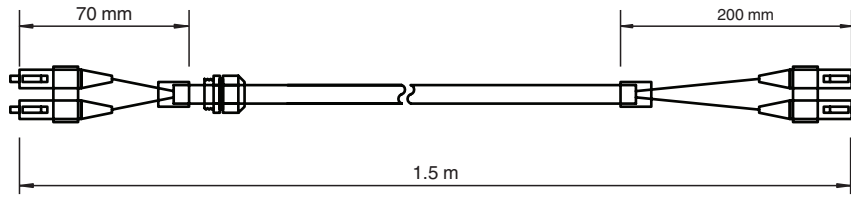

Mechanical specifications	
Connection	duplex LC to duplex LC with 1 M16 cable gland
Material	single-mode fiber optic , OS2 , 9/125 μm
Cable length	1.5 m

Dimensions

ase date 2019-11-20 08:20 Date of issue 2019-11-20 548313_eng.xml