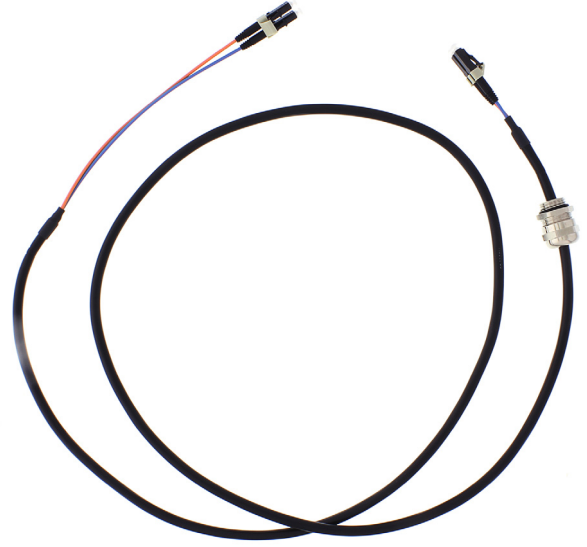

Features

- Military-grade fiber optic single-mode cable for easy connectivity of Pepperl+Fuchs thin client / PC units

Application

DATL-FO-SM-LC-LC-* cables allow plug-and-play fiber optic network connectivity to Pepperl+Fuchs thin client/PC units, even in hazardous locations.

The military-grade cables ensure full IP66 protection of the connection opening. The cable ends consist of an Ex e rated M16 cable gland and a duplex LC to duplex LC connector.

Mechanical specifications	
Connection	duplex LC to duplex LC with 1 M16 cable gland
Material	single-mode fiber optic , OS2 , 9/125 μm
Cable length	1.5 m