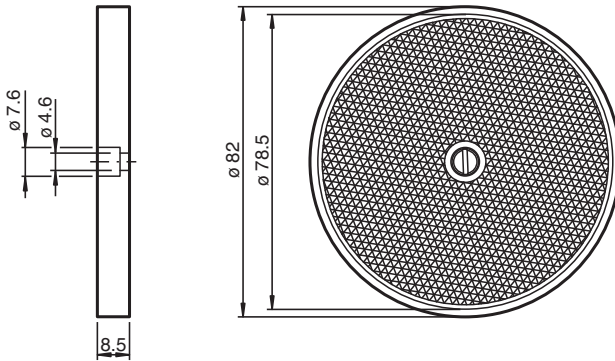

## Reflector RD82 SW4

- Reflector suitable for polarization filter light barriers
- Mounting holes for simple installation

WITTSensoric

Reflector, round  $\varnothing$  82 mm, central mounting hole

### Dimensions

#### Mechanical specifications

Material	PMMA
Dimensions	
Diameter	82 mm
Mounting	mounting hole
Number of mounting holes	1

Release date: 2024-07-02 Date of issue: 2024-07-08 Filename: 64314811\_eng.pdf