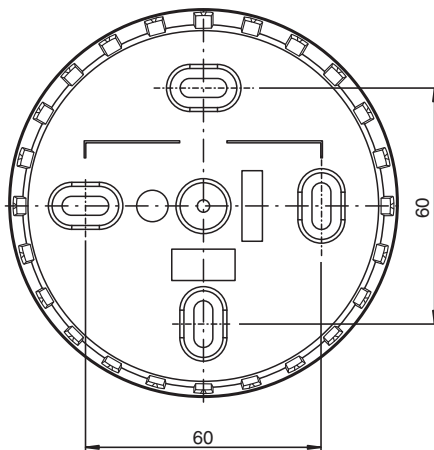

## Dimensions

### Mechanical specifications

Material	plastic
Mass	approx. 80 g

Release date: 2024-06-17 Date of issue: 2024-06-17 Filename: 64315316\_eng.pdf

**Technical Data**

Dimensions	
Depth	45.9 mm
Diameter	98.5 mm
Mounting	Mounting accessories included