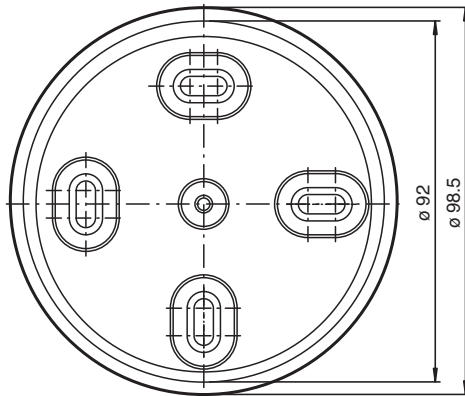

### WSH-RD82

- Protection from adverse effects of weather such as rain, snow, etc.

Weather protection cap for reflector series

## Dimensions

### Mechanical specifications

Material	plastic
Mass	approx. 80 g

Release date: 2024-06-17 Date of issue: 2024-06-17 Filename: 64315316\_eng.pdf

**Technical Data**

Dimensions	
Depth	45.9 mm
Diameter	98.5 mm
Mounting	Mounting accessories included