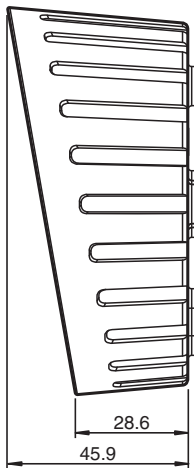

## Dimensions

### Mechanical specifications

Material	plastic
Mass	approx. 80 g

Release date: 2024-06-17 Date of issue: 2024-06-17 Filename: 64315316\_eng.pdf

**Technical Data**

Dimensions	
Depth	45.9 mm
Diameter	98.5 mm
Mounting	Mounting accessories included