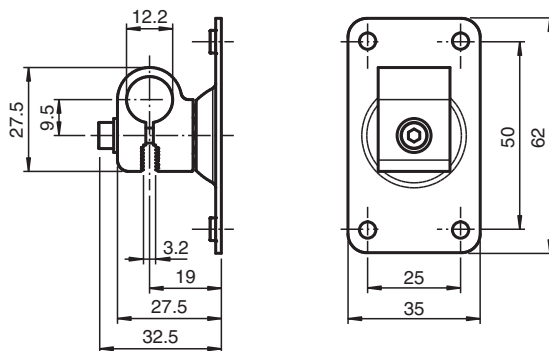

Mounting aid OMH-RL31-08

- Bracket for round steel or sheet
- Simple and fast mounting

Mounting aid for round steel \varnothing 12 mm or sheet 1.5 mm ... 3 mm

Dimensions

Technical Data

Mechanical specifications	
Material	Aluminum Metal sheet (steel), zinc-plated
Screwed connection	Screws for assembly included
Mass	approx. 60 g
Note	Infinitely adjustable on all axes
Suitable series	
Series	Series RL31 Series R201