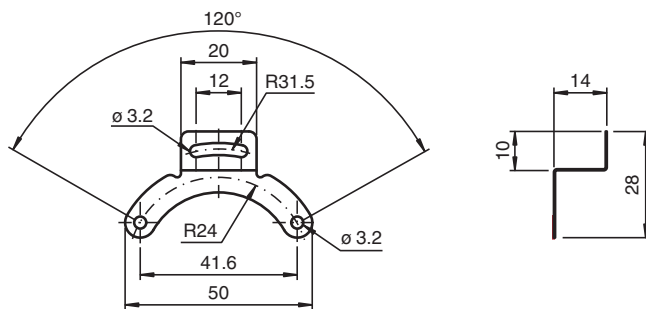

Spring plate ACC-TOR-ENI58IL-DA

Dual spring plate for ENI58IL for more accurate measuring tasks

Dimensions

Technical Data

General information

Scope of delivery

2 Spring plates
4 screws M3 x 6
4 washers
1 Hexagon socket wrench