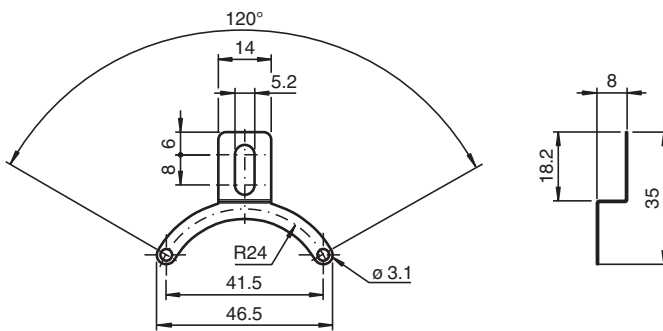

Spring plate ACC-TOR-ENI58IL-JA

Spring plate single short for ENI58IL for confined installation space

Dimensions

Technical Data

General information

Scope of delivery

- 1 Spring plate, single short
- 2 screws M3 x 12
- 2 washers
- 2 spacer sleeves
- 1 Hexagon socket wrench