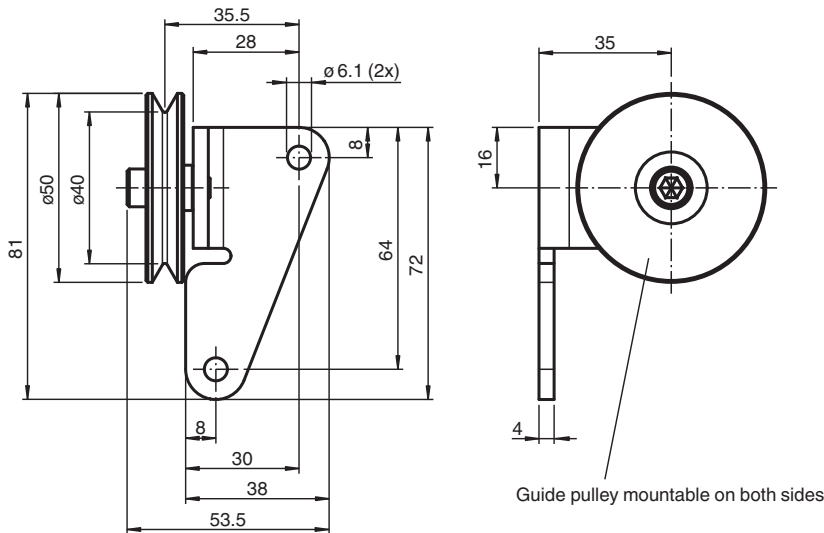

## ACC-PUL-ECN-SEP2

- Guide pulley for all cable pull models
- For applications with rope exit  $\geq 3^\circ$
- Ideal for wall mounting
- Breaking ice on the measuring rope
- For bridging edges and obstacles

### Dimensions

## Technical Data

Scope of delivery	2 allen head srcews M4 x 8 2 allen head srcews M4 x 8
-------------------	--