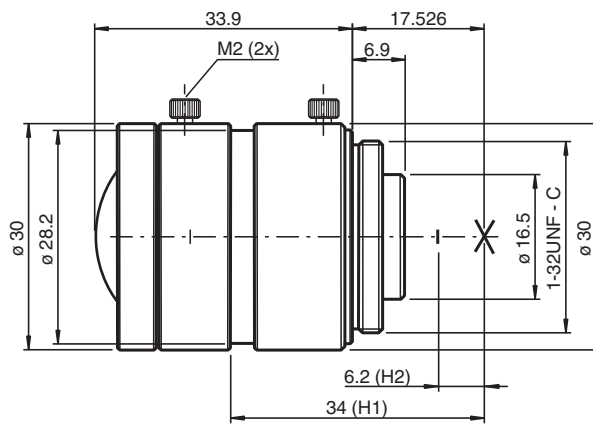

Accessory camera lens VOS-LE-C-6MM-JC

- Exchangeable lens (C-Mount)
- Focal length 6 mm
- F 1.4-16
- Format 2/3"
- MOD 0.1 m
- C-mount

Fixed focal length lens with locking screws for C-mount cameras

Dimensions

Technical Data

General specifications

| | |
|-------------------------------|--------------|
| Focal length | 6 mm |
| Format | 2/3" |
| Aperture | F1,4-16 |
| Aperture contro | manually |
| Horizontal angle of view | 81.9 ° |
| Vertical angle of view | 61.2 ° |
| Diagonal angle of view | 102.9 ° |
| At image format | 6.6 x 8.8 mm |
| MOD (Minimum object distance) | 100 mm |

| | |
|------------------|---------|
| Housing length | 32.8 mm |
| Housing diameter | Ø 30 mm |
| Mass | 65 g |

Technical Data

Objective connection

C-mount