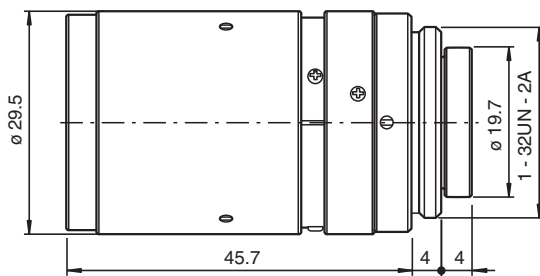

## Accessory camera lens VOS-LE-C-12MM

- Exchangeable lens (C-Mount)
- Focal length 12 mm
- F 1.4-16
- Format 2/3"
- MOD 0.1 m

Fixed focal length lens, high-resolution, compact Megapixel lens, with locking screws for C-mount cameras

### Dimensions

### Technical Data

General specifications	
Optical resolution	2 MP
Focal length	12 mm
Format	2/3"
Aperture	F1,4-16
Aperture contro	manually
Horizontal angle of view	39.4 °
Vertical angle of view	30.1 °
Diagonal angle of view	47.9 °
At image format	8.8 x 6.6 mm
MOD (Minimum object distance)	100 mm
Ambient conditions	
Operating temperature	-20 ... 50 °C (-4 ... 122 °F)
Mechanical specifications	
Housing length	45.7 mm
Housing diameter	Ø 29.5 mm

Release date: 2020-11-25 Date of issue: 2020-11-25 Filename: 70114987\_eng.pdf

**Technical Data**

Mass	68 g
Objective connection	C-mount
Filter thread	M 27 × 0,5