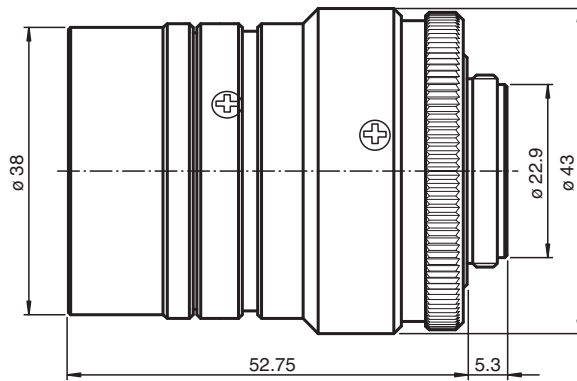

Accessory camera lens VOS-LE-C-12MM-HC

- Exchangeable lens (C-Mount)
- Focal length 12.5 mm
- F 1.4-16
- Format 1"
- MOD 0.3 m
- C-mount

Fixed focal length lens, high-resolution, compact Megapixel lens, with locking screws for C-mount cameras

Dimensions

Technical Data

General specifications

Optical resolution	7 MP
Focal length	12.5 mm
Focal range	≥ 12 mm ... < 25 mm
Format	1"
Aperture	F1,4-16
Aperture contro	manually
Horizontal angle of view	55.6 °
Vertical angle of view	42.5 °
Diagonal angle of view	67.7 °
At image format	12.8 x 9.6 mm
MOD (Minimum object distance)	300 mm

Ambient conditions

Operating temperature	-10 ... 50 °C (14 ... 122 °F)
Storage temperature	-20 ... 60 °C (-4 ... 140 °F)

Mechanical specifications

Technical Data

Housing length	52.75 mm
Housing diameter	Ø 43 mm
Mass	160 g
Objective connection	C-mount
Filter thread	M 35.5 × 0.5