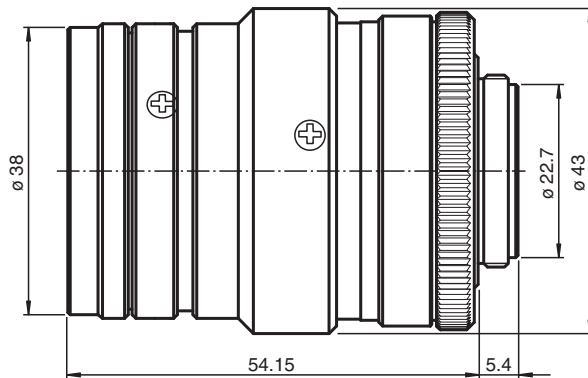

Accessory camera lens VOS-LE-C-16MM-HC

- Exchangeable lens (C-Mount)
- Focal length 16 mm
- F 1.4-16
- Format 1"
- MOD 0.3 m
- C-mount

Fixed focal length lens, high-resolution, compact Megapixel lens, with locking screws for C-mount cameras

Dimensions

Technical Data

General specifications

Optical resolution	7 MP
Focal length	16 mm
Focal range	≥ 12 mm ... < 25 mm
Format	1"
Aperture	F1,4-16
Aperture contro	manually
Horizontal angle of view	44.3 °
Vertical angle of view	33.6 °
Diagonal angle of view	54.4 °
At image format	12.8 x 9.6 mm
MOD (Minimum object distance)	300 mm

Ambient conditions

Operating temperature	-10 ... 50 °C (14 ... 122 °F)
Storage temperature	-20 ... 60 °C (-4 ... 140 °F)

Mechanical specifications

Technical Data

Housing length	54.15 mm
Housing diameter	Ø 43 mm
Mass	150 g
Objective connection	C-mount
Filter thread	M 35.5 × 0.5