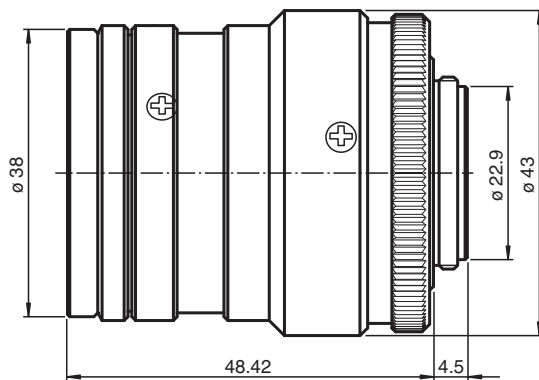

Accessory camera lens VOS-LE-C-25MM-HC

- Exchangeable lens (C-Mount)
- Focal length 25 mm
- F 1.4-16
- Format 1"
- MOD 0.3 m
- C-mount

Fixed focal length lens, high-resolution, compact Megapixel lens, with locking screws for C-mount cameras

Dimensions

Technical Data

General specifications

Optical resolution	7 MP
Focal length	25 mm
Focal range	≥ 25 mm ... < 50 mm
Format	1"
Aperture	F1,4-16
Aperture contro	manually
Horizontal angle of view	29.3 °
Vertical angle of view	22 °
Diagonal angle of view	36.6 °
At image format	12.8 x 9.6 mm
MOD (Minimum object distance)	300 mm

Ambient conditions

Operating temperature	-10 ... 50 °C (14 ... 122 °F)
Storage temperature	-20 ... 60 °C (-4 ... 140 °F)

Mechanical specifications

Technical Data

Housing length	48.42 mm
Housing diameter	Ø 43 mm
Mass	135 g
Objective connection	C-mount
Filter thread	M 35.5 × 0.5