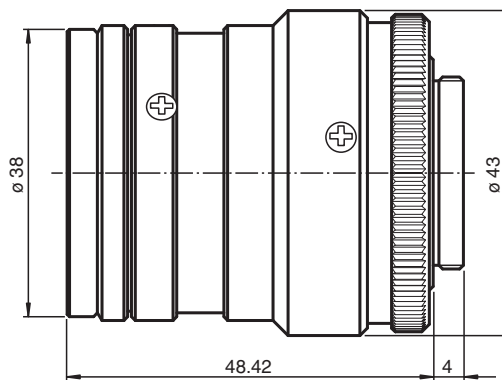

## Accessory camera lens VOS-LE-C-35MM-HC

- Exchangeable lens (C-Mount)
- Focal length 35 mm
- F 1.6-16
- Format 1"
- MOD 0.4 m
- C-mount

Fixed focal length lens, high-resolution, compact Megapixel lens, with locking screws for C-mount cameras

### Dimensions

#### General specifications

Optical resolution	7 MP
Focal length	35 mm
Focal range	≥ 25 mm ... < 50 mm
Format	1"
Aperture	F1,4-16
Aperture contro	manually
Horizontal angle of view	20.9 °
Vertical angle of view	15.8 °
Diagonal angle of view	26.1 °
At image format	12.8 x 9.6 mm
MOD (Minimum object distance)	400 mm

#### Mechanical specifications

**Technical Data**

Housing length	48.42 mm
Housing diameter	Ø 43 mm
Mass	135 g
Objective connection	C-mount
Filter thread	M 35.5 × 0.5