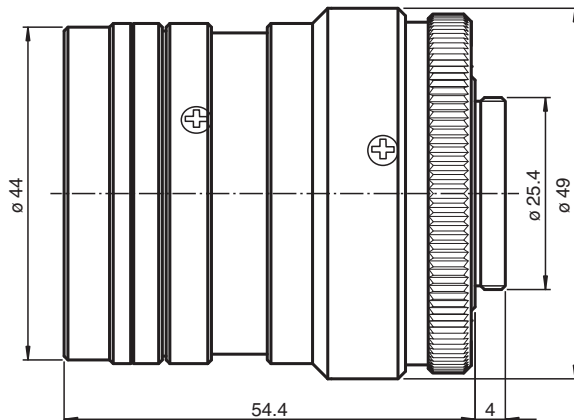

## Accessory camera lens VOS-LE-C-50MM-HC

- Exchangeable lens (C-Mount)
- Focal length 50 mm
- F 1.4-16
- Format 1"
- MOD 0.5 m
- C-mount

Fixed focal length lens, high-resolution, compact Megapixel lens, with locking screws for C-mount cameras

### Dimensions

#### General specifications

Optical resolution	7 MP
Focal length	50 mm
Focal range	≥ 50 mm
Format	1"
Aperture	F1,4-16
Aperture contro	manually
Horizontal angle of view	14.5 °
Vertical angle of view	10.8 °
Diagonal angle of view	18 °
At image format	12.8 x 9.6 mm
MOD (Minimum object distance)	500 mm

#### Mechanical specifications

Release date: 2022-08-11 Date of issue: 2022-08-11 Filename: 70114997\_eng.pdf

**Technical Data**

Housing length	54.4 mm
Housing diameter	Ø 49 mm
Mass	210 g
Objective connection	C-mount
Filter thread	M 40,5 × 0,5