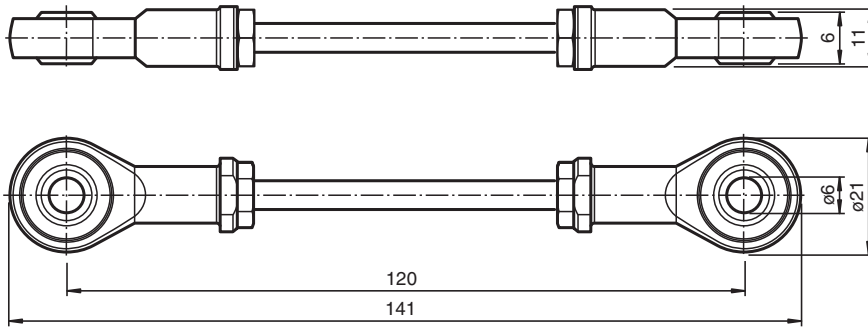

# swivel arm ACC-ROD-ENI90HD-120

swivel arm, 120 mm

## Dimensions

### General information

Scope of delivery

1 swivel arm, 120 mm  
1 hexagon head screw M6 x 25 (ISO 4017)  
1 hexagon nut M6 (ISO 7040)  
4 x washer M6 (ISO 7089)  
2 x Spacer