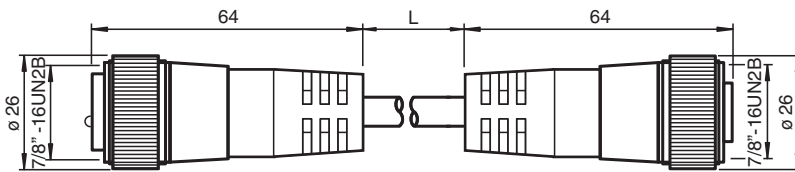

## V95-G-YE20M-STOOW-V95-G

■ Thread 7/8 inch

Connection cable, 7/8" to 7/8", STOOW cable 5-pin

### Dimensions

#### General specifications

|                     |          |
|---------------------|----------|
| Number of pins      | 5        |
| Connection 1        | socket   |
| Construction type 1 | straight |
| Threading 1         | 7/8 inch |
| Connection 2        | plug     |
| Construction type 2 | straight |
| Threading 2         | 7/8 inch |

## Technical Data

|                 |   |                                  |
|-----------------|---|----------------------------------|
| Slotted nut     |   | nickel-plated brass              |
| Core insulation |   | PVC                              |
| Cable           |   | fine-strand, flexible            |
| Sheath diameter |   | Ø 9.9 mm                         |
| Bending radius  |   | 10 x cable diameter              |
| Color           |   | yellow                           |
| Cores           |   | 5 x 1.5 mm <sup>2</sup> (16 AWG) |
| Length          | L | 20 m                             |
| Note            |   | STOOW UL Standard                |