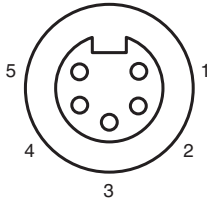

Technical Data

Slotted nut		nickel-plated brass
Core insulation		PVC
Cable		fine-strand, flexible
Sheath diameter		Ø 9.9 mm
Bending radius		10 x cable diameter
Color		yellow
Cores		5 x 1.5 mm² (16 AWG)
Length	L	20 m
Note		STOOW UL Standard

Connection

1	⌋	.....	WH
2	⌋	.....	RD
3	⌋	.....	GN/YE
4	⌋	.....	OR
5	⌋	.....	BK