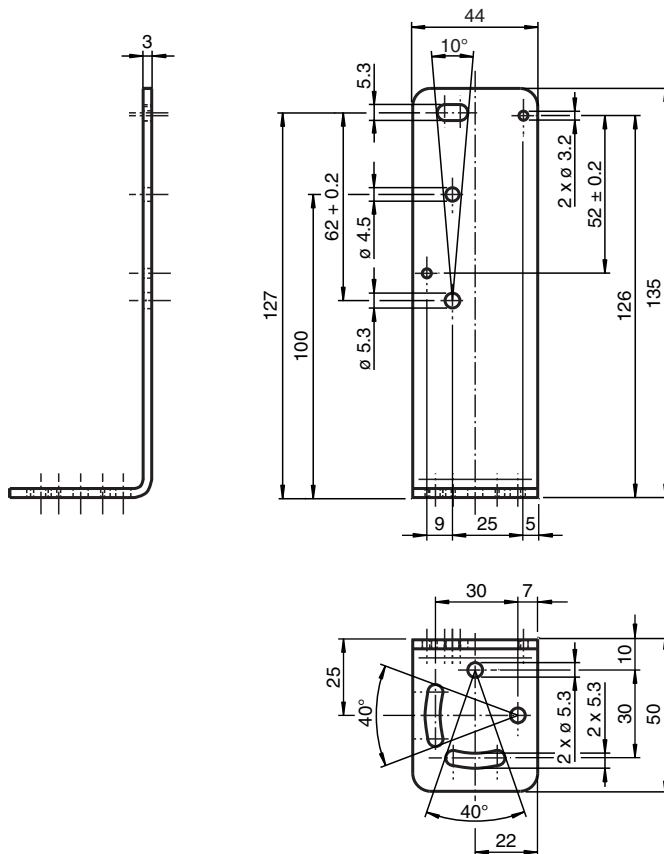

# Mounting aid OMH-R1000-01

- Mounting bracket
- Simple and fast mounting
- Supplied with mounting material

Mounting bracket

## Dimensions

## Technical Data

### Mechanical specifications

Material	Steel black powder-coated
Mass	approx. 180 g

Release date: 2023-07-28 Date of issue: 2023-07-28 Filename: 70120789\_eng.pdf

**Technical Data**

Mounting	sensor Mounting accessories included
<b>Suitable series</b>	
Series	R1000