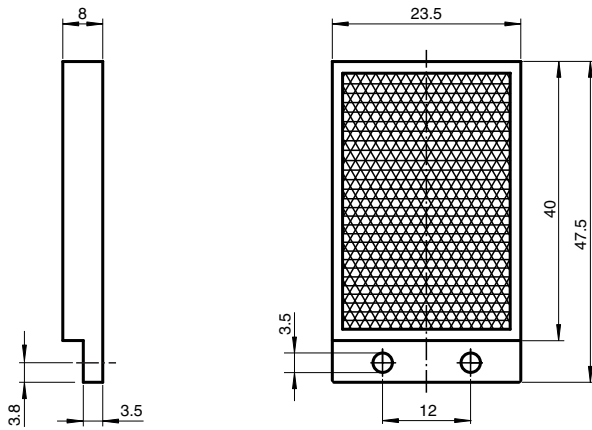

Reflector

REF-H40 50pcs

- Mounting holes for simple installation
- Packaging unit: 50 pieces

Reflector, rectangular 47.5 mm x 23.5 mm, mounting holes, fixing strap

Dimensions

Technical Data

General specifications

Construction type rectangular

Ambient conditions

Ambient temperature -20 ... 60 °C (-4 ... 140 °F)

Mechanical specifications

Material PMMA/ABS

Dimensions 47.5 mm x 23.5 mm x 8 mm

Mounting mounting holes