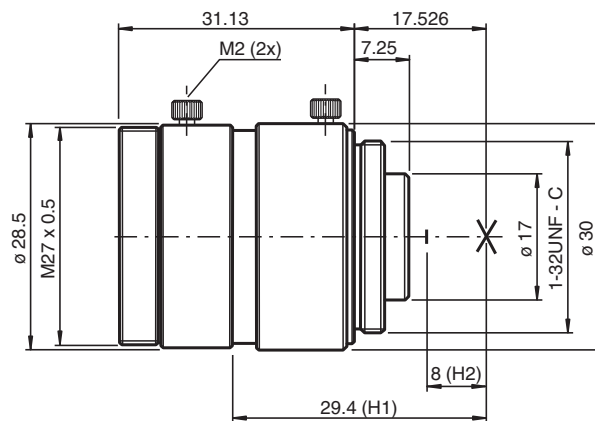

Accessory camera lens VOS-LE-C-8MM-JC

- Exchangeable lens (C-Mount)
- Focal length 8 mm
- F 1.4-16
- Format 2/3"
- MOD 0.1 m
- C-mount

Fixed focal length lens with locking screws for C-mount cameras

Dimensions

Technical Data

General specifications

Focal length	8 mm
Format	2/3"
Aperture	F1,4-16
Aperture contro	manually
Horizontal angle of view	64.2 °
Vertical angle of view	47.7 °
Diagonal angle of view	81.3 °
At image format	6.6 x 8.8 mm
MOD (Minimum object distance)	100 mm

Ambient conditions

Operating temperature	-10 ... 50 °C (14 ... 122 °F)
Storage temperature	-20 ... 60 °C (-4 ... 140 °F)

Mechanical specifications

Housing length	30 mm
Housing diameter	Ø 30 mm
Mass	60 g

Technical Data

Objective connection	C-mount
Filter thread	M 27 × 0.5