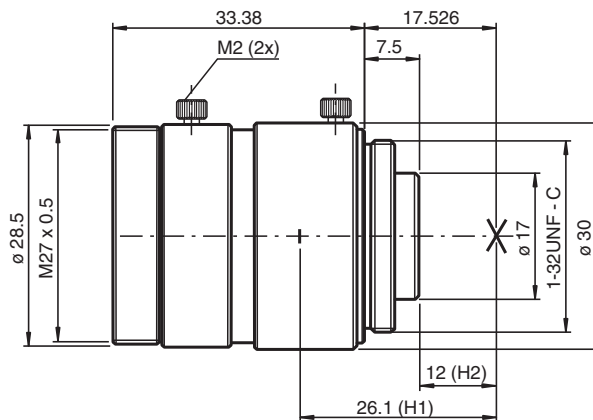

## Accessory camera lens VOS-LE-C-12MM-JC

- Exchangeable lens (C-Mount)
- Focal length 12 mm
- F 1.4-16
- Format 2/3"
- MOD 0.1 m
- C-mount

Fixed focal length lens, high-resolution, compact Megapixel lens, with locking screws for C-mount cameras

### Dimensions

#### General specifications

Focal length	12 mm
Format	2/3"
Aperture	F1,4-16
Aperture contro	manually
Horizontal angle of view	42.5 °
Vertical angle of view	31.7 °
Diagonal angle of view	53.7 °
At image format	6.6 x 8.8 mm
MOD (Minimum object distance)	100 mm

#### Mechanical specifications

Housing length	31.5 mm
Housing diameter	Ø 30 mm

**Technical Data**

Mass	60 g
Objective connection	C-mount
Filter thread	M 27 × 0.5