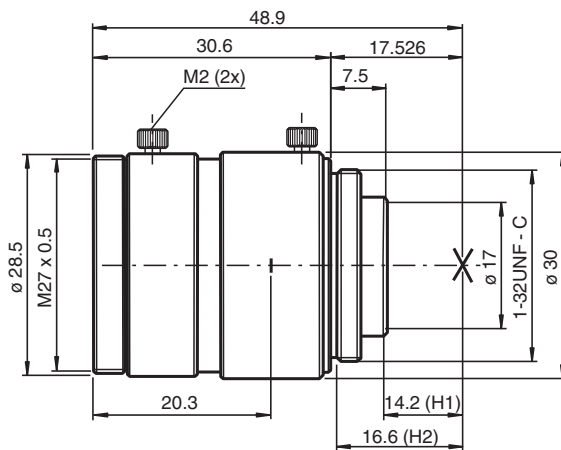

Accessory camera lens VOS-LE-C-16MM-JC

- Exchangeable lens (C-Mount)
- Focal length 16 mm
- F 1.4-16
- Format 2/3"
- MOD 0.2 m
- C-mount

Fixed focal length lens, high-resolution, compact Megapixel lens, with locking screws for C-mount cameras

Dimensions

Technical Data

General specifications

Focal length	16 mm
Format	2/3"
Aperture	F1,4-16
Aperture contro	manually
Horizontal angle of view	30.5 °
Vertical angle of view	22.8 °
Diagonal angle of view	38.3 °
At image format	6.6 x 8.8 mm
MOD (Minimum object distance)	200 mm

Ambient conditions

Operating temperature	-10 ... 50 °C (14 ... 122 °F)
Storage temperature	-20 ... 60 °C (-4 ... 140 °F)

Mechanical specifications

Housing length	28 mm
Housing diameter	Ø 30 mm

Technical Data

Mass	55 g
Objective connection	C-mount
Filter thread	M 27 × 0.5