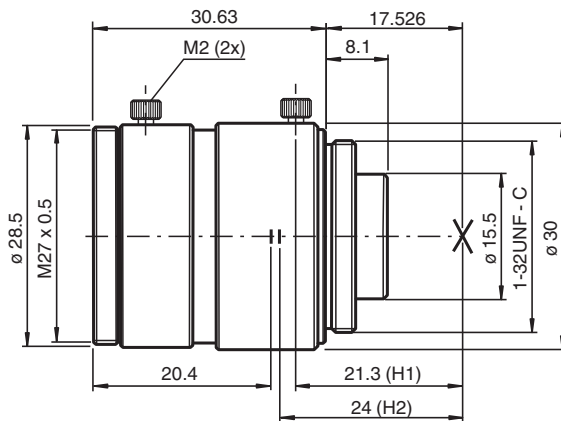

Accessory camera lens VOS-LE-C-25MM-JC

- Exchangeable lens (C-Mount)
- Focal length 25 mm
- F 1.6-16
- Format 2/3"
- MOD 0.2 m
- C-mount

Fixed focal length lens, high-resolution, compact Megapixel lens, with locking screws for C-mount cameras

Dimensions

Technical Data

General specifications

Focal length	25 mm
Format	2/3"
Aperture	F1,6-16
Aperture contro	manually
Horizontal angle of view	21 °
Vertical angle of view	15.7 °
Diagonal angle of view	26.3 °
At image format	6.6 x 8.8 mm
MOD (Minimum object distance)	200 mm

Ambient conditions

Operating temperature	-10 ... 50 °C (14 ... 122 °F)
Storage temperature	-20 ... 60 °C (-4 ... 140 °F)

Mechanical specifications

Housing length	28 mm
Housing diameter	Ø 30 mm

Technical Data

Mass	55 g
Objective connection	C-mount
Filter thread	M 27 × 0.5