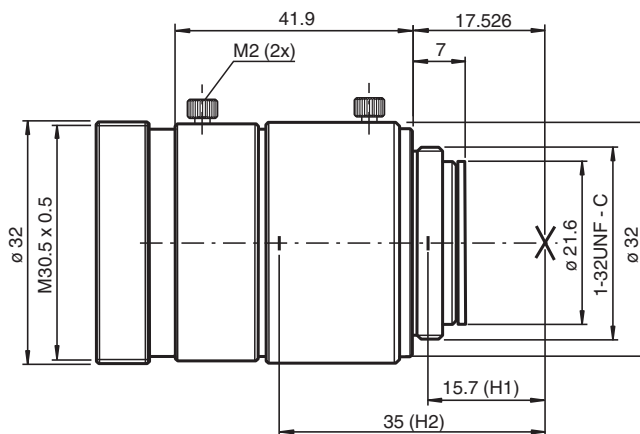

Accessory camera lens VOS-LE-C-35MM-JC

- Exchangeable lens (C-Mount)
- Focal length 35 mm
- F 1.6-16
- Format 2/3"
- MOD 0.3 m
- C-mount

Fixed focal length lens, high-resolution, compact Megapixel lens, with locking screws for C-mount cameras

Dimensions

Technical Data

General specifications

Focal length	35 mm
Format	2/3"
Aperture	F1,6-16
Aperture contro	manually
Horizontal angle of view	76 °
Vertical angle of view	56.9 °
Diagonal angle of view	95.3 °
At image format	6.6 x 8.8 mm
MOD (Minimum object distance)	300 mm

Ambient conditions

Operating temperature	-10 ... 50 °C (14 ... 122 °F)
Storage temperature	-20 ... 60 °C (-4 ... 140 °F)

Mechanical specifications

Housing length	36.5 mm
Housing diameter	Ø 32 mm

Technical Data

Mass	85 g
Objective connection	C-mount
Filter thread	M 30,5 × 0,5