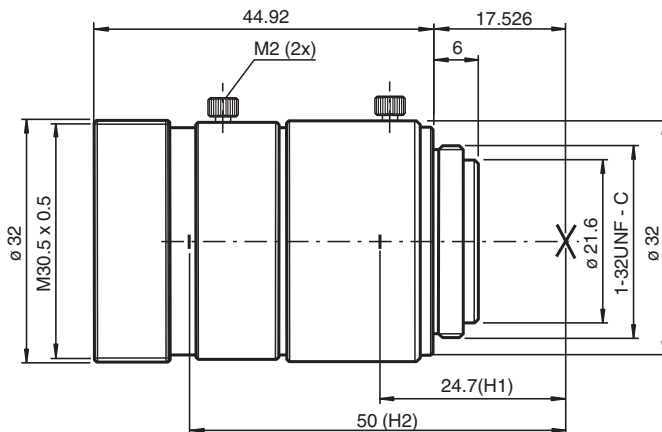

## Accessory camera lens VOS-LE-C-50MM-JC

- Exchangeable lens (C-Mount)
- Focal length 50 mm
- F2.0-22
- Format 2/3"
- MOD 0.5
- C-mount

Fixed focal length lens, high-resolution, compact Megapixel lens, with locking screws for C-mount cameras

### Dimensions

#### General specifications

Focal length	50 mm
Format	2/3"
Aperture	F2.0-22
Aperture contro	manually
Horizontal angle of view	14.5 °
Vertical angle of view	10.8 °
Diagonal angle of view	18 °
At image format	12.8 x 9.6 mm
MOD (Minimum object distance)	500 mm

#### Mechanical specifications

Housing length	39.5 mm
Housing diameter	Ø 32 mm

Release date: 2022-12-02 Date of issue: 2022-12-02 Filename: 70142267\_eng.pdf

**Technical Data**

Mass	90 g
Objective connection	C-mount
Filter thread	M 30,5 × 0,5