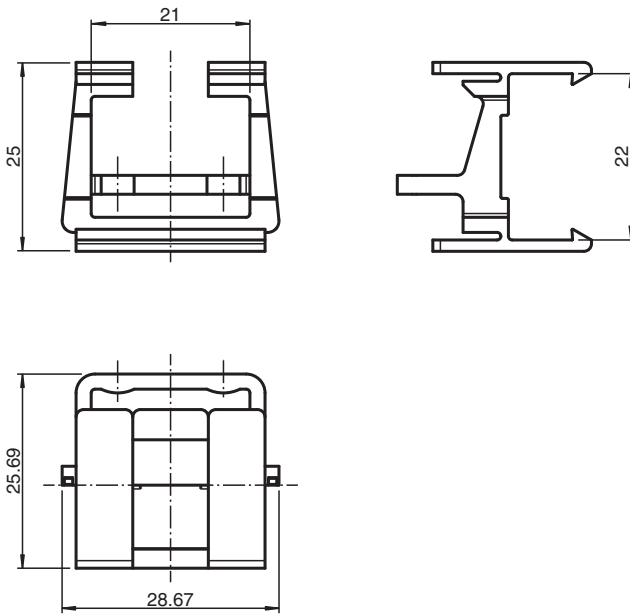

## Retaining clips

LB9230B

- Fixing the spring terminals on FB1209B3

Terminal latch

### Dimensions